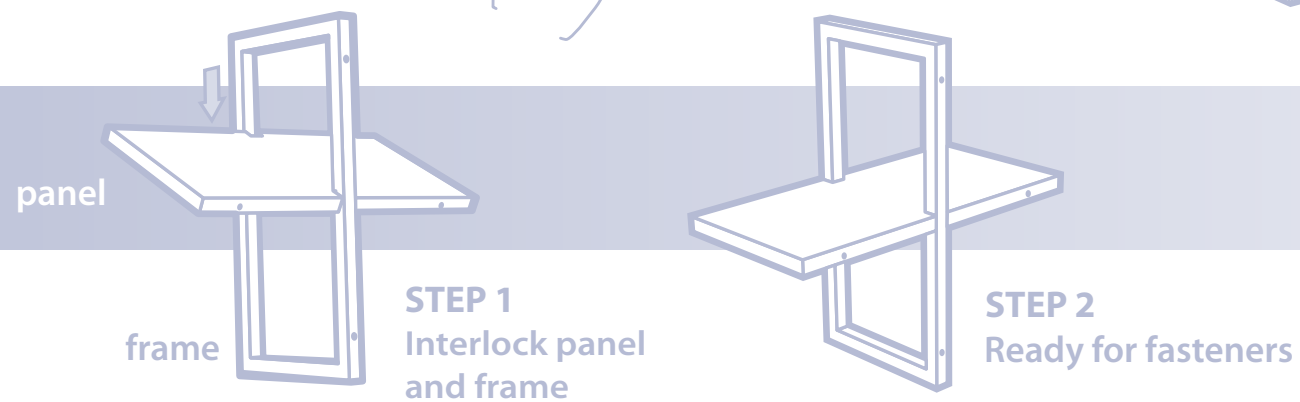

elf

it's a shelf

- No tools required to assemble!
- Multiple shelves allow creative arrangements.
- Plastic-free, carry-away packaging.
- Holds up to 15 lb when fastened to drywall with Presto Pin technology.

Packaging

Assembly

Scan or Click me to see the shelf in action!