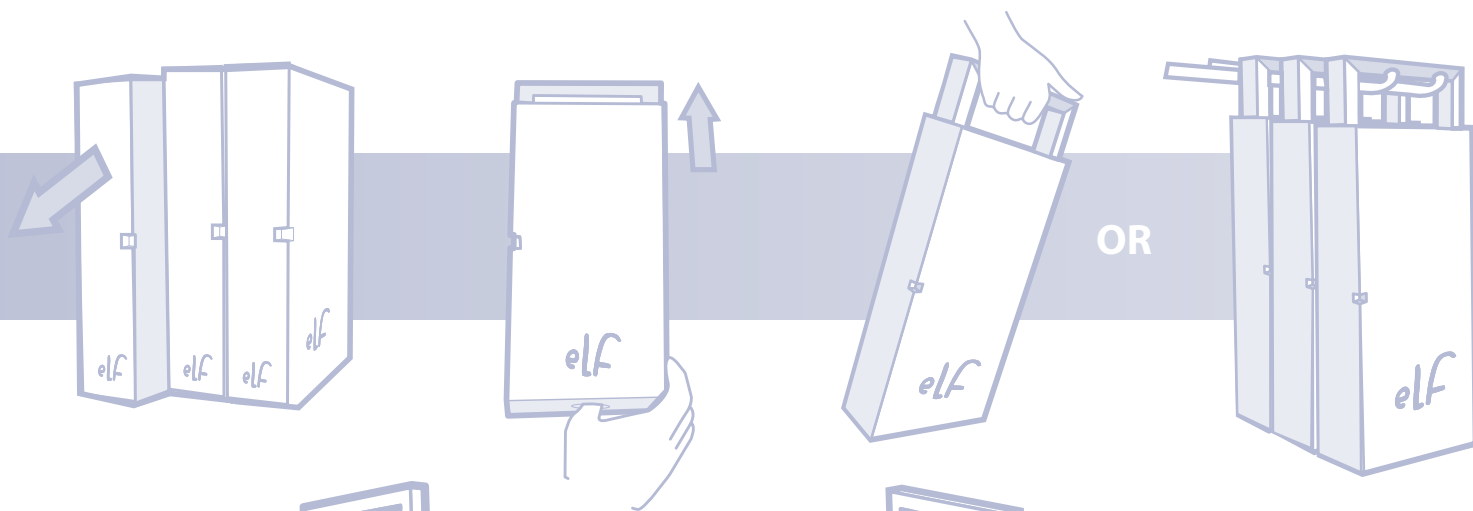

elf

it's a shelf

- No tools required to assemble!
- Multiple shelves allow creative arrangements.
- Plastic-free, carry-away packaging.
- Holds up to 15 lb when fastened to drywall with Presto Pin technology.

Packaging

Assembly

Scan or Click me to see the shelf in action!